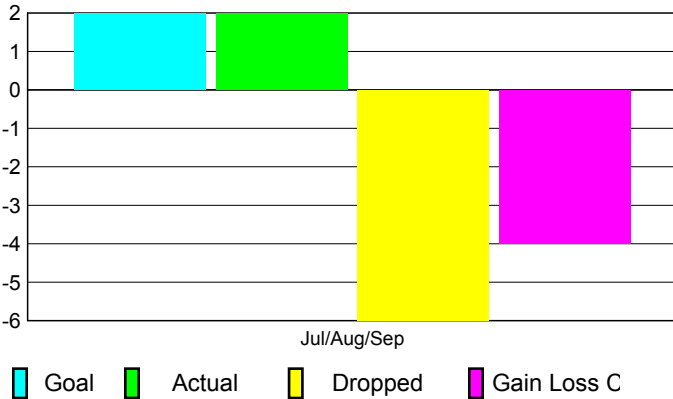

2010-2011 GMT Reports for District (or Undistricted) **District 324A4 INDIA**

GMT: **Adv K G RAMA KRISHNA MUR**

Location: **INDIA**

GMT CA: **6**

CLUBS

Club Results
2010-2011

Clubs
2009-2010

Month	New Club Goal	Actual New Clubs	Actual Dropped Clubs	Gain/Loss of Clubs	Gain/Loss of Clubs
Jul/Aug/Sep	2	2	-6	-4	-1
Totals	2	2	-6	-4	-1

Club Results 2010-2011

Goal, New, Dropped, Gain/Loss

Comparison of Club Gain/Loss

Current Year Compared to the Previous Year

YTD Status Quo Clubs 2010-2011

Status Quo Clubs Compared to Status Quo Members

MEMBERSHIP