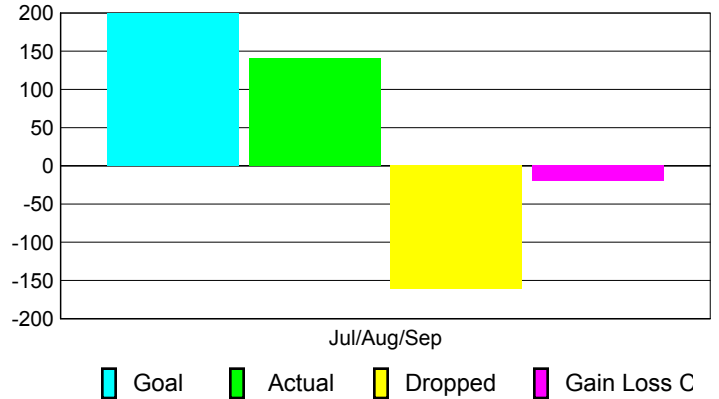

Membership Results 2010-2011

Goal, New, Dropped, Gain/Loss